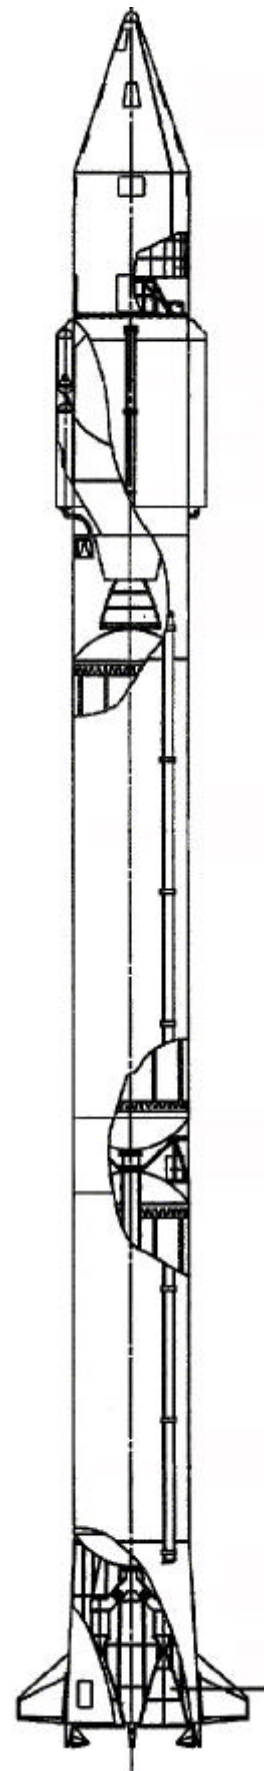

11K65M - COSMOS 3M

Modernized version of satellite launcher COSMOS 3 based on R-14 (SS-5) IRBM.

Launches: 420
Failures: 19

Success Rate: 97,38%

First Launch Date: 15 May 1967.
Last Launch Date: 26 August 1999

LEO Payload: 1,400 kg. to: 400 km Orbit
Payload: 700 kg. to a: 1,600 km orbital trajectory
Liftoff Thrust: 150,696 kgf
Total Mass: 107,500 kg
Core Diameter: 2.4 m.
Total Length: 26.3 m.