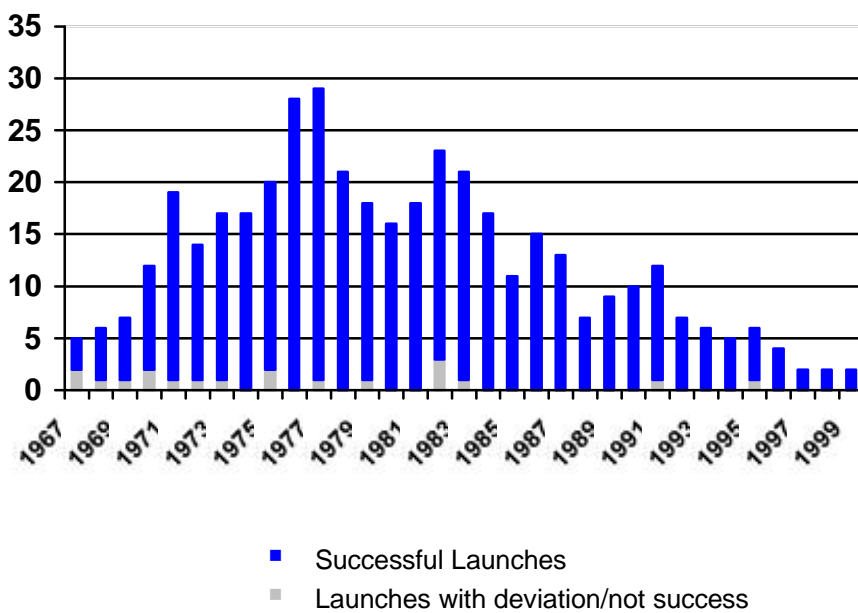

11K65M - COSMOS 3M

Modernized version of satellite launcher COSMOS 3 based on R-14 (SS-5) IRBM.

Launches: 420
Failures: 19

Success Rate: 97,38%

First Launch Date: 15 May 1967.
Last Launch Date: 26 August 1999

LEO Payload: 1,400 kg. to: 400 km Orbit
Payload: 700 kg. to a: 1,600 km orbital trajectory
Liftoff Thrust: 150,696 kgf
Total Mass: 107,500 kg
Core Diameter: 2.4 m.
Total Length: 26.3 m.